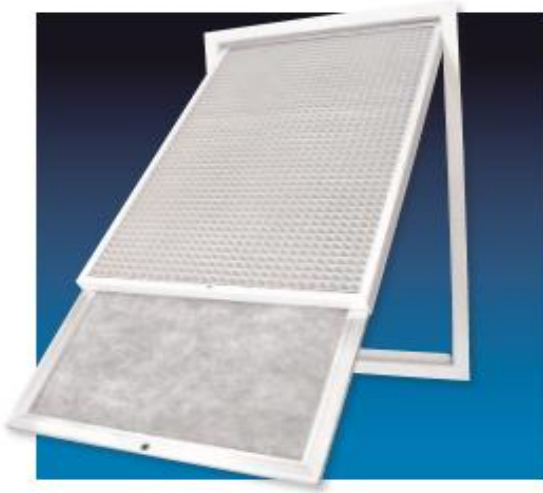

**EGG CRATE GRILLES**

*Model EC-HF*

**The Polyaire Model EC-HF Return Air Egg Crate Grille & Filter is the one product which offers complete and simple service ability for all situations.**

A unique design which can easily be installed and offer the latest in disposable filter pad technology. Ideally suited to environments where regular maintenance of the filter media is a concern, the Return Air Egg Crate Grille & Filter is designed for quick, simple filter pad change.

The actual filter pad is a product of exhaustive research by one of the world's largest air filtration authorities with approval from the American Underwriters Laboratories. A distinct black coloured filter media shows dirt and particle build up and provides for ready inspection prior to replacement as required.

Filters are available upon request.

**MODEL EC-HF - Stock Sizes Available**

ITEM #	SIZE mm (W x H)
247207	595 x 595 Face (Lay-in)

**POLYAIRE UK**  
Units 3 & 4, Torridge Close,  
Telford Way Business Park,  
Kettering, Northants,  
ENGLAND, NN16 8PY  
Telephone: 01536 519922  
[sales@polyaire.co.uk](mailto:sales@polyaire.co.uk)

**polyaire** UK  
AIRCONDITIONING PRODUCTS  
[www.polyaire.co.uk](http://www.polyaire.co.uk)

Hinged core eggcrate grille with filter

**Performance Data**

Neck Size	Neck Velocity m/s	1.5	2	2.5	3	3.5	4
200x200	Lit/sec	42	57	71	85	99	110
	NR	-	-	-	13	18	22
250x250	Lit/sec	66	87	110	130	150	170
	NR	-	-	-	16	21	25
600x300	Lit/sec	230	300	380	450	530	600
	NR	-	-	18	24	29	33
600x600	Lit/sec	510	680	850	1020	1190	1360
	NR	-	16	22	28	33	35
1200x600	Lit/sec	890	1180	1470	1770	2070	2360
	NR	13	20	26	32	37	41