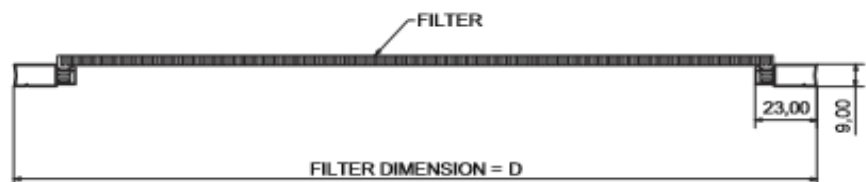

Filters are available upon request.

**MODEL EC-HF - Stock Sizes Available**

ITEM #	SIZE mm (W x H)
247207	595 x 595 Face (Lay-in)

**POLYAIRE UK**  
Units 3 & 4, Torridge Close,  
Telford Way Business Park,  
Kettering, Northants,  
ENGLAND, NN16 8PY  
Telephone: 01536 519922  
[sales@polyaire.co.uk](mailto:sales@polyaire.co.uk)