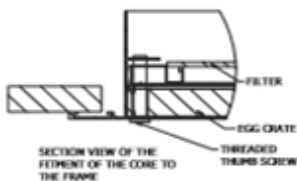

**EGG CRATE GRILLES**

*Model EC-HF*

**The Polyaire Model EC-HF Return Air Egg Crate Grille & Filter is the one product which offers complete and simple service ability for all situations.**

A unique design which can easily be installed and offer the latest in disposable filter pad technology. Ideally suited to environments where regular maintenance of the filter media is a concern, the Return Air Egg Crate Grille & Filter is designed for quick, simple filter pad change.

Filters are available upon request.

**MODEL EC-HF - Stock Sizes Available**

ITEM #	SIZE mm (W x H)
247207	595 x 595 Face (Lay-in)

**POLYAIRE UK**  
Units 3 & 4, Torridge Close,  
Telford Way Business Park,  
Kettering, Northants,  
ENGLAND, NN16 8PY  
Telephone: 01536 519922  
[sales@polyaire.co.uk](mailto:sales@polyaire.co.uk)