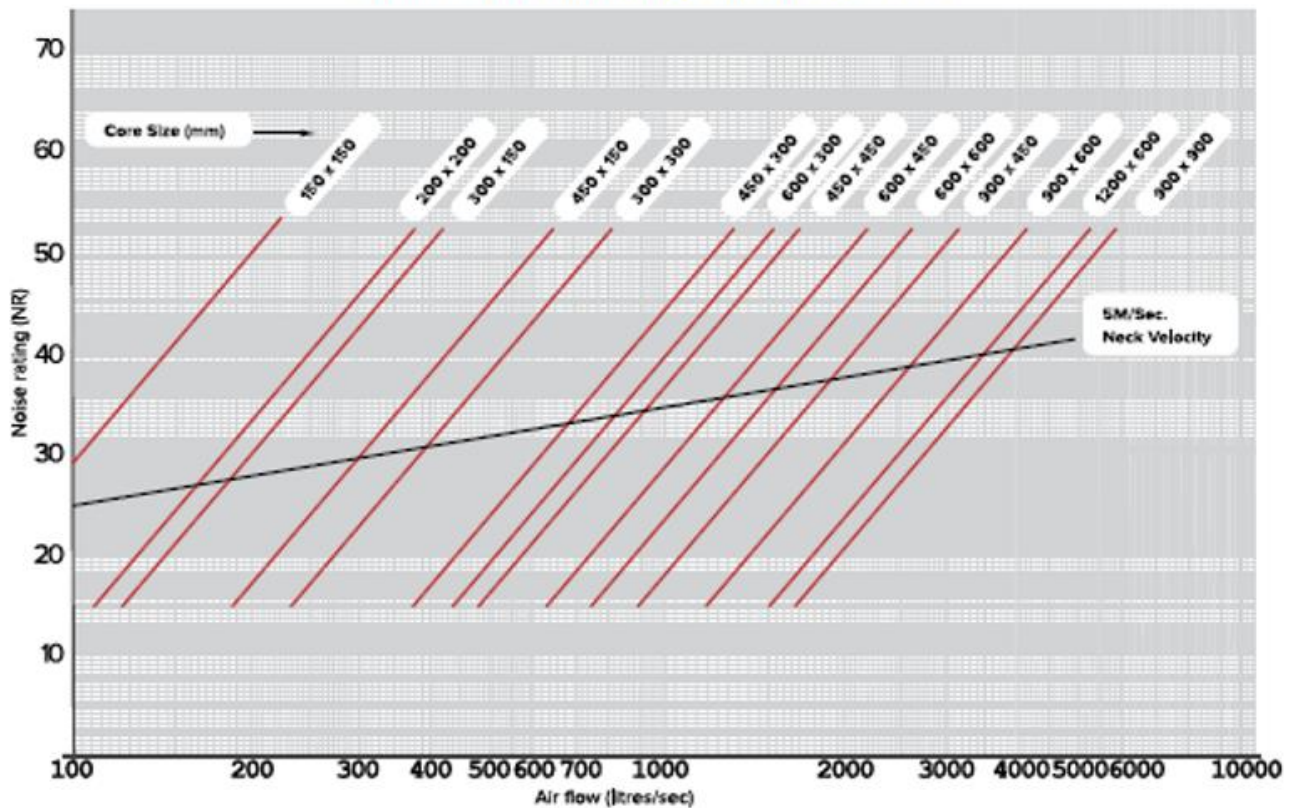

Noise level vs airflow for various core sizes

POLYAIRE UK
Units 3 & 4, Torridge Close,
Telford Way Business Park,
Kettering, Northants,
ENGLAND, NN16 8PY
Telephone: 01536 519922
sales@polyaire.co.uk

polyaire UK
AIRCONDITIONING PRODUCTS
www.polyaire.co.uk