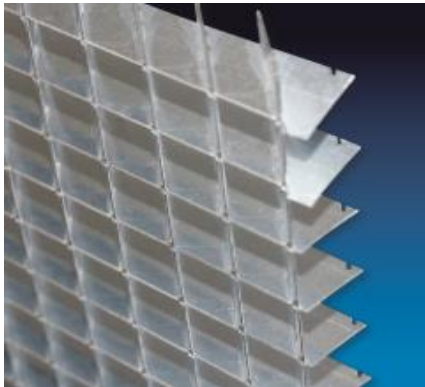

EGGCRATE SHEET

Polyaire Eggcrate Sheet is an aluminium square pattern lattice core.

- Specifications:**
- Sheet Size: 1200 x 1200mm
 - Grid Size: 12.7 x 12.7 x 12.7mm
 - Aluminium Thickness: 0.47mm
 - Material: Aluminium 1060 H24
 - 10 Sheets of Eggcrate Core in a box

Sold in box quantities only (10 Sheets)

Stock Sizes Available	
ITEM #	SIZE mm
997002	1200 x 1200

45° NON-VISIO - Stock Sizes Available	
ITEM #	SIZE mm
997002-45	1200 x 1200

MODEL EC-C

POLYAIRE UK

Units 3 & 4, Torridge Close,
Telford Way Business Park,
Kettering, Northants,
ENGLAND, NN16 8PY
Telephone: 01536 519922
sales@polyaire.co.uk